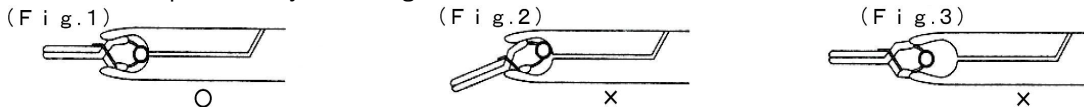

Trade Name: Clip Applier
(SUGITA CLIP-APPLYING FORCEPS)

Straight Angled15° Angled30° Side angled

TYPE		Cat No.	Overall Length	Specific Clips	
STANDARD·LARGE	Straight	20.0cm	07-941-01	20.0cm	Sugita Aneurysm Clips-STANDARD type, LARGE, FENESTRATED LARGE and TEMPORARY STD.
STANDARD·LARGE	Angled 15°	20.0cm	07-941-02	20.0cm	
STANDARD·LARGE	Angled 30°	20.0cm	07-941-03	20.0cm	
STANDARD·LARGE	Side angled	21.0cm	07-941-04	21.0cm	
STANDARD·LARGE	Straight	21.5cm	07-941-60	21.5cm	Sugita Aneurysm Clips-MINI type and TEMPORARY MINI ONLY.
STANDARD·LARGE	Angled 30°	21.5cm	07-941-61	21.5cm	
MINI	Straight	20.0cm	07-942-01	20.0cm	
MINI	Angled 30°	20.0cm	07-942-02	20.0cm	
MINI	Straight	21.5cm	07-942-62	21.5cm	
MINI	Angled 30°	21.5cm	07-942-63	21.5cm	Sugita Aneurysm Clips-LONG type
MINI	Side angled	21.0cm	07-942-64	21.0cm	
LONG	Straight	20.0cm	07-948-10	20.0cm	

MATERIAL:.....Jaws of Co-Cr alloy (ASTM F1058 G2,ISO 5832/7)
Other parts stainless steel (AISI 410, 420)

INSTRUCTION FOR USE:

- (Fig.1).....It is most important that the clip is properly located within grooves of the forceps jaws as illustrated.
- (Fig.2).....Under no circumstances must the clip be held in an angled position since improper opening of the clip will result and the spring portion may be damaged.
- (Fig.3).....If the clip is not fully located within the jaws of the forceps it may slip or springout and the spring portion may be damaged.