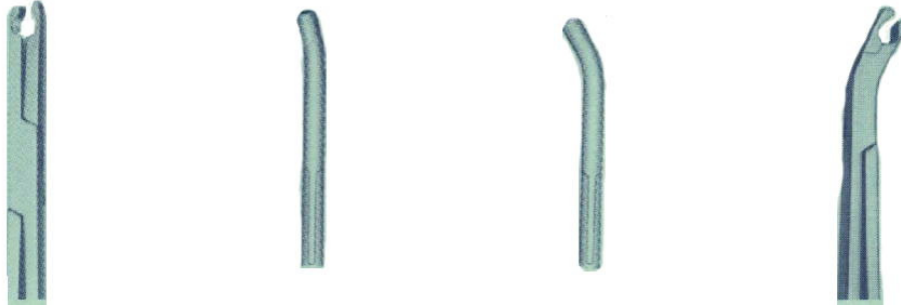

Trade Name: Clip Applier
(SUGITA CLIP-APPLYING FORCEPS)

Straight Angled15° Angled30° Side angled

TYPE		Cat No.	Overall Length	Specific Clips	
STANDARD·LARGE	Straight	20.0cm	07-941-01	20.0cm	Sugita Aneurysm Clips-STANDARD type, LARGE, FENESTRATED LARGE and TEMPORARY STD.
STANDARD·LARGE	Angled 15°	20.0cm	07-941-02	20.0cm	
STANDARD·LARGE	Angled 30°	20.0cm	07-941-03	20.0cm	
STANDARD·LARGE	Side angled	21.0cm	07-941-04	21.0cm	
STANDARD·LARGE	Straight	21.5cm	07-941-60	21.5cm	Sugita Aneurysm Clips-MINI type and TEMPORARY MINI ONLY.
STANDARD·LARGE	Angled 30°	21.5cm	07-941-61	21.5cm	
MINI	Straight	20.0cm	07-942-01	20.0cm	
MINI	Angled 30°	20.0cm	07-942-02	20.0cm	
MINI	Straight	21.5cm	07-942-62	21.5cm	
MINI	Angled 30°	21.5cm	07-942-63	21.5cm	Sugita Aneurysm Clips-LONG type
MINI	Side angled	21.0cm	07-942-64	21.0cm	
LONG	Straight	20.0cm	07-948-10	20.0cm	

MATERIAL:.....Jaws of Co-Cr alloy (ASTM F1058 G2,ISO 5832/7)
Other parts stainless steel (AISI 410, 420)

INSTRUCTION FOR USE:

- (Fig.1).....It is most important that the clip is properly located within grooves of the forceps jaws as illustrated.
- (Fig.2).....Under no circumstances must the clip be held in an angled position since improper opening of the clip will result and the spring portion may be damaged.
- (Fig.3).....If the clip is not fully located within the jaws of the forceps it may slip or springout and the spring portion may be damaged.

CAUTION:.....SUGITA CLIP APPLYING FORCEPS are designed for use with Sugita clips only.
Use only with the Sugita clips specified.
Do not use with other manufacturers clips.
SUGITA CLIP APPLYING FORCEPS must be inspected before each use, if damaged do not use, Defective applying forceps can result in damage to the spring mechanism of a clip and alter the holding force.